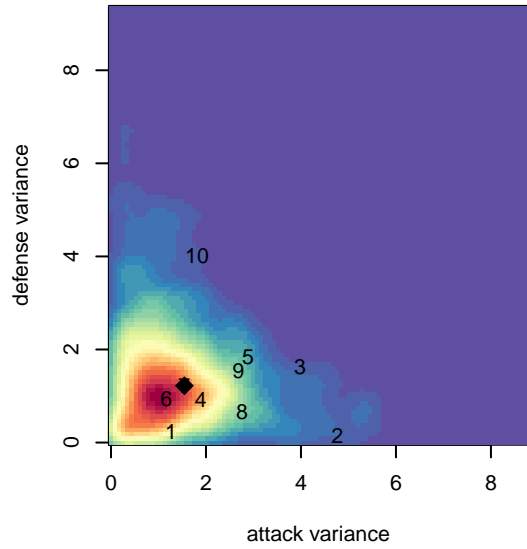

# ASE Emerald G01

Academy of Soccer Excellence  
Pasco, WA  
G01 total strength=1896  
attack=84.78 defense=23.54  
fall league = PSPL WNPL U17  
notes= Ollero 2016; Thunder

alt names used:  
ASE Emerald G01  
ASE G01 Emerald

Venues played:  
2017 US Club Regionals G01  
2017 PSPL WNPL U17  
2017 Portland Winter Showcase U17

**ASE Emerald G01**  
Dots are actual minus expected GF (blue circles) and GA (red triangles).  
Blue line is smoothed change in attack strength. Red is smoothed change in defense strength.

**attack and defense variance (black dot)  
relative to other teams  
and top 10 in region**

**attack and defense rating  
relative to others at age  
and all opponents in last 13 months**

**Performance relative to 13 month average**